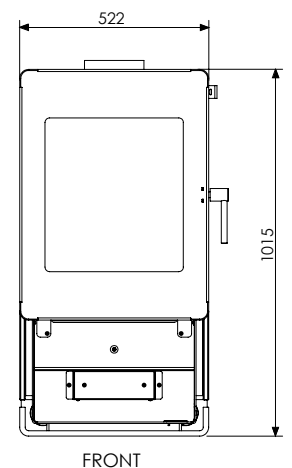

*All dimensions contained within this document are in millimeters (mm) unless specified otherwise. In the interest of product development, Glen Dimplex Australia Pty Ltd reserve the right to change the specifications without prior notice of the Blaze range products.