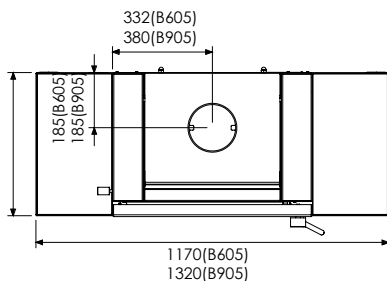

B605 & B905 (with 3 speed remote control fan)

The Blaze B605 & B905 models not only looks modern and contemporary but it also has excellent efficiency with amazing coverage. Offering a standard 3 speed remote fan control and 6mm toughened glass table top, the Blaze B605 & B905 are designed to enhance any living space.

Model	Coverage	Efficiency	Heat Output	Emmissions	Heating Style	Weight
B605	150 - 190m²	Ave 70%	Ave 9kW	0.67g/kg	Convection	153kg
B905	200 - 260m²	Ave 72%	Ave 11kW	0.74g/kg	Convection	198kg

Clearances

Model	Flue shield	SC	SR	SL	R	C	F
B605	900mm Rear Flue Shield	425	505	425	150	150	300
	Decromesh with 450mm Inner Reflector	425	505	425	225	150	300
	Solid outer with 450mm inner reflector	425	505	425	225	150	300
B905	900mm Rear Flue Shield	425	505	425	150	150	300
	Decromesh with 450mm Inner Reflector	425	505	425	225	150	300
	Solid outer with 450mm inner reflector	425	505	425	225	150	300

Configurations available

TOP