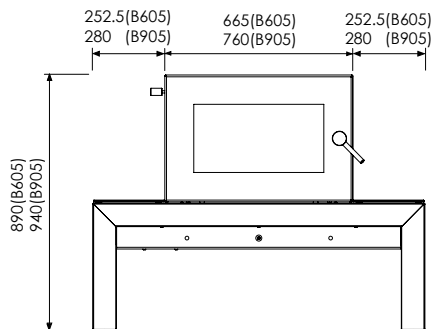

Configurations available

Left Mount (SL)

Right Mount (SR)

TOP

FRONT

LEFT

Authorised Appointed Dealer

Glen Dimplex Australia Pty Ltd
8 Lakeview Drive,
Scoresby, VIC 3179
T 1300 554 155
flame@glendimplex.com.au