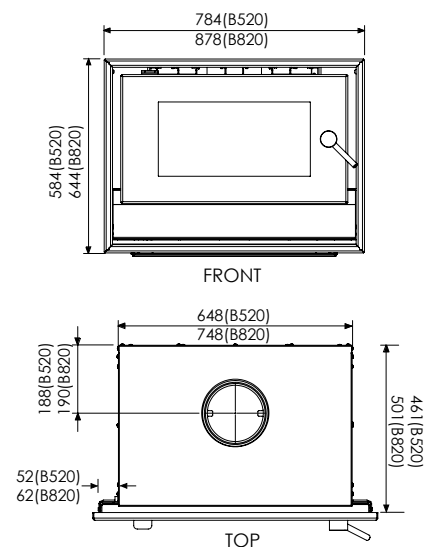

*All dimensions contained within this document are in millimeters (mm) unless specified otherwise. In the interest of product development, Glen Dimplex Australia Pty Ltd reserve the right to change the specifications without prior notice of the Blaze range products.