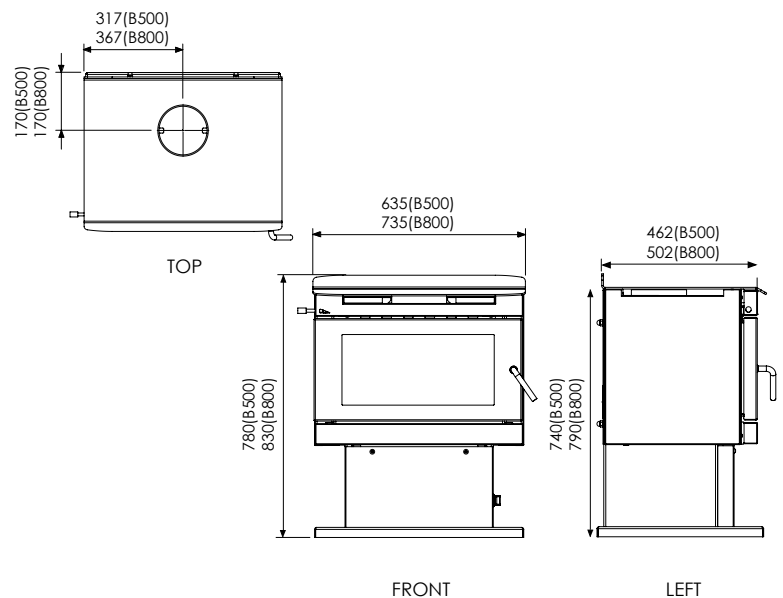

Clearances

Model	Flue shield	Side	Rear	Front	Corner
B500	900mm Rear Flue Shield	350	125	300	100
	Decromesh with 450mm Inner Reflector	350	125	300	100
	Solid outer with 450mm inner reflector	350	125	300	100
B800	900mm Rear Flue Shield	300	125	400	100
	Decromesh with 450mm Inner Reflector	300	125	400	100
	Solid outer with 450mm inner reflector	300	125	400	100