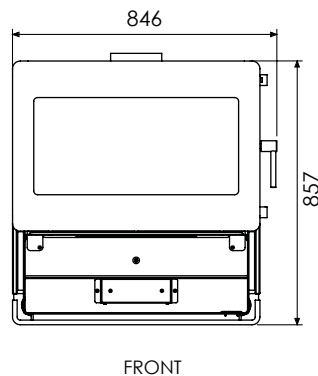

*All dimensions contained within this document are in millimeters (mm) unless specified otherwise. In the interest of product development, Glen Dimplex Australia Pty Ltd reserve the right to change the specifications without prior notice of the Blaze range products.