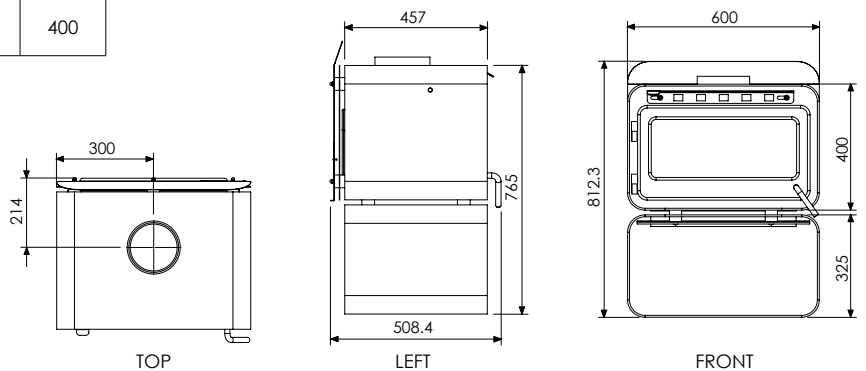

Model	Coverage	Efficiency	Heat Output	Emmissions	Heating Style	Weight
B100	120 - 160m ²	Ave 75%	Ave 12kW	0.96g/kg	Radiant	115kg

Clearances

Model	Flue shield	Side	Rear	Front	Corner
B100	900mm Rear Flue Shield	700	200	300	400
	Decromesh with 450mm Inner Reflector	600	225	300	400
	Solid outer with 450mm inner reflector	600	225	300	400