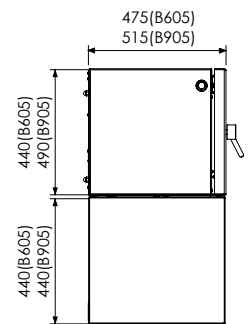

Configurations available

Left Mount (SL)

Right Mount (SR)

TOP

FRONT

LEFT

Authorised Appointed Dealer

Glen Dimplex Australia Pty Ltd
8 Lakeview Drive,
Scoresby, VIC 3179
T 1300 554 155
flame@glendimplex.com.au