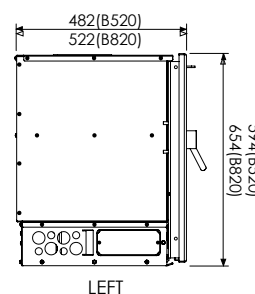

*All dimensions contained within this document are in millimeters (mm) unless specified otherwise. In the interest of product development, Glen Dimplex Australia Pty Ltd reserve the right to change the specifications without prior notice of the Blaze range products.