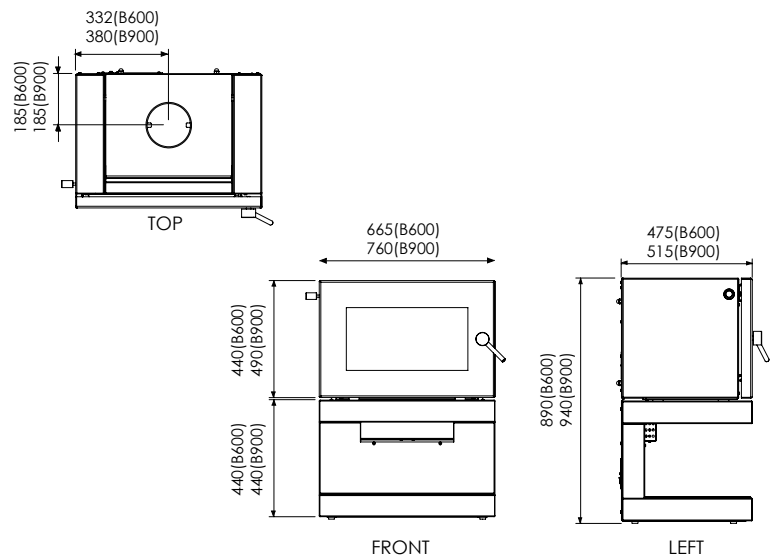

*All dimensions contained within this document are in millimeters (mm) unless specified otherwise. In the interest of product development, Glen Dimplex Australia Pty Ltd reserve the right to change the specifications without prior notice of the Blaze range products.