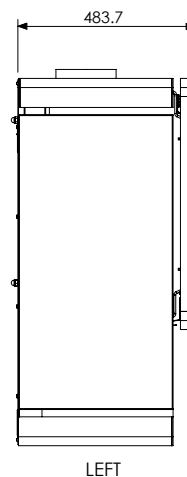

*All dimensions contained within this document are in millimeters (mm) unless specified otherwise. In the interest of product development, Glen Dimplex Australia Pty Ltd reserve the right to change the specifications without prior notice of the Blaze range products.