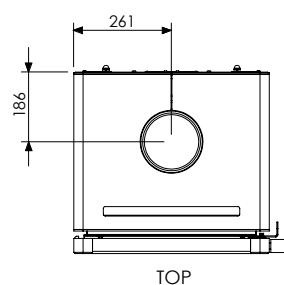

*All dimensions contained within this document are in millimeters (mm) unless specified otherwise. In the interest of product development, Glen Dimplex Australia Pty Ltd reserve the right to change the specifications without prior notice of the Blaze range products.