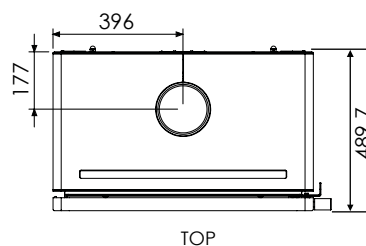

*All dimensions contained within this document are in millimeters (mm) unless specified otherwise. In the interest of product development, Glen Dimplex Australia Pty Ltd reserve the right to change the specifications without prior notice of the Blaze range products.