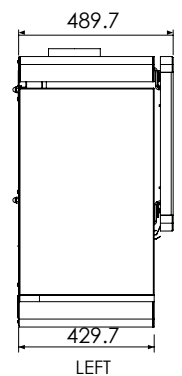

*All dimensions contained within this document are in millimeters (mm) unless specified otherwise. In the interest of product development, Glen Dimplex Australia Pty Ltd reserve the right to change the specifications without prior notice of the Blaze range products.